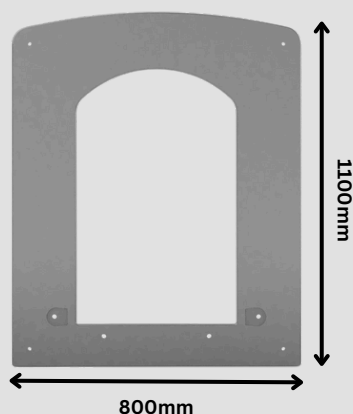

Entry panel to suit Playcom Supplies' Stainless Steel – HDPE slide. Supplied fully pre-manufactured with fixing points to suit all available slide sizes, this product helps deliver a precise fit and straightforward installation. All required fixings are included with the slide, delivering a durable, professional finish for playground builds.

Product code	100-11-005
Dimensions (mm)	800 x 1100 x 15mm
Materials	High density polyethylene

Designed to British and European standards
BS EN 1176

i Development Domain

- Cognitive
- Language
- Physical
- Social & Emotional

i Specification

Approximate weight
100-11-005 = 9kg

Age range 3+