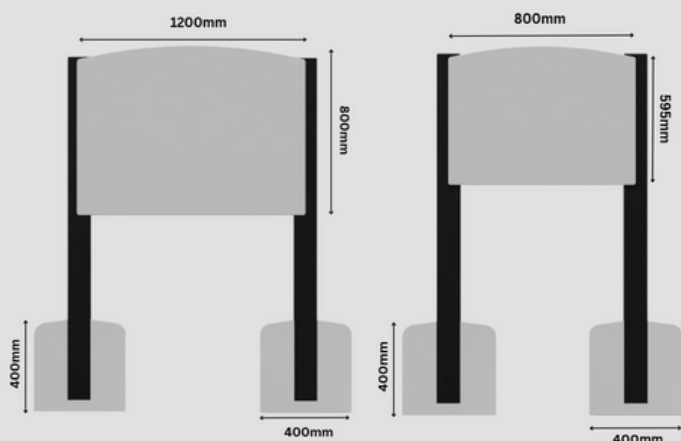

| | |
|-----------------|---------------------------|
| Product code | 100-01-035 |
| Dimensions (mm) | 595 x 800 x 15mm |
| Materials | High density polyethylene |
| Product code | 100-01-036 |
| Dimensions (mm) | 800x 1200 x 15mm |
| Materials | High density polyethylene |

Designed to British and European standards
BS EN 1176

i Development Domain

- Cognitive
- Language
- Physical
- Social & Emotional

i Specification

Approximate weight
100-01-035 = 7kg
100-01-036 = 12kg

Age range 3+