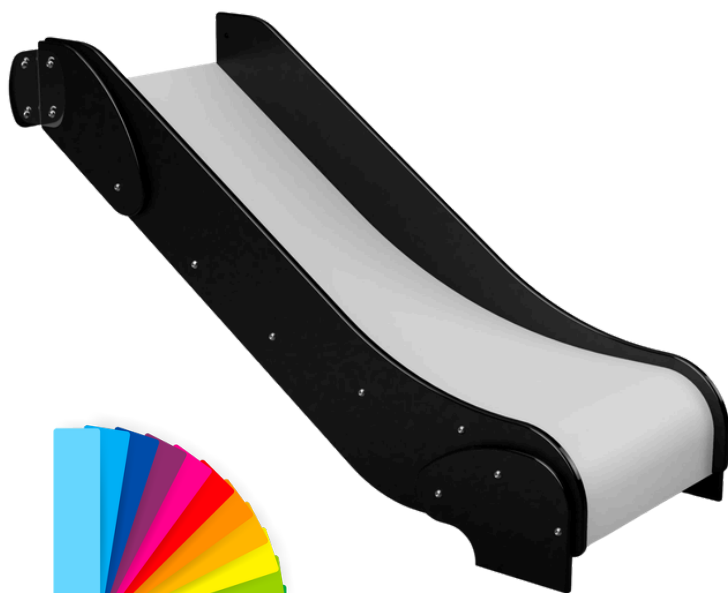

HDPE Deck slides are fully manufactured in our factory and therefore can be customized to meet your project requirements. Colours can be changed to any Playcom standard colour option, and deck heights adjusted to suit your tower.

See colour options on website

Product code	100-11-006
Materials	High density polyethylene HDPE
Largest Dimensions	980mm(h) x 640mm(w) x 1170mm(l)

Designed to British and European standards
BS EN 1176

Entry Panel Code 100-11-012