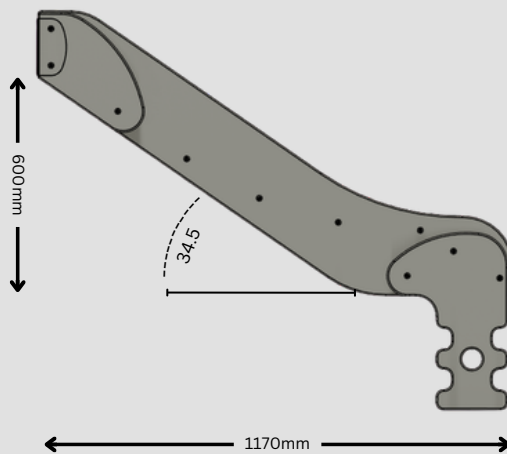

See colour options on website

Product code	100-11-006
Materials	High density polyethylene HDPE
Largest Dimensions	980mm(h) x 640mm(w) x 1170mm(l)

Designed to British and European standards
BS EN 1176

Entry Panel Code 100-11-012