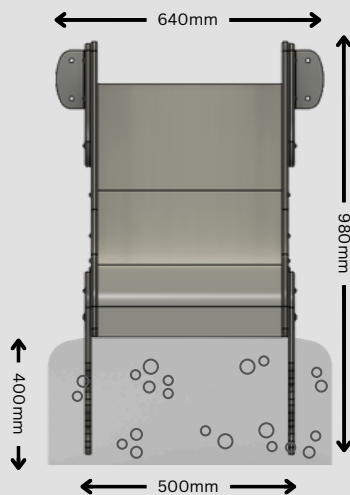

HDPE Deck slides are fully manufactured in our factory and therefore can be customized to meet your project requirements. Colours can be changed to any Playcom standard colour option, and deck heights adjusted to suit your tower.

See colour options on website

Product code	100-11-006
Materials	High density polyethylene HDPE
Largest Dimensions	980mm(h) x 640mm(w) x 1170mm(l)

Designed to British and European standards
BS EN 1176

Entry Panel Code 100-11-012