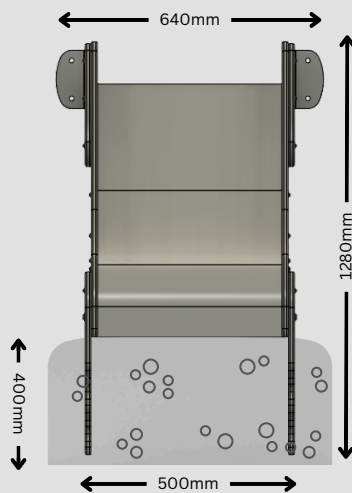

HDPE Deck slides are fully manufactured in our factory and therefore can be customized to meet your project requirements. Colours can be changed to any Playcom standard colour option, and deck heights adjusted to suit your tower.

See colour options on website

Product code	100-11-007
Materials	High density polyethylene HDPE
Largest Dimensions	1280mm(h) x 640mm(w) x 1600mm(l)

**i** Development Domain

- Cognitive
- Language
- Physical
- Social & Emotional

**i** Specification

Approximate weight  
100-11-007 = 20kg

Designed to British and European standards  
BS EN 1176

Entry Panel Code 100-11-012

Fixings Included