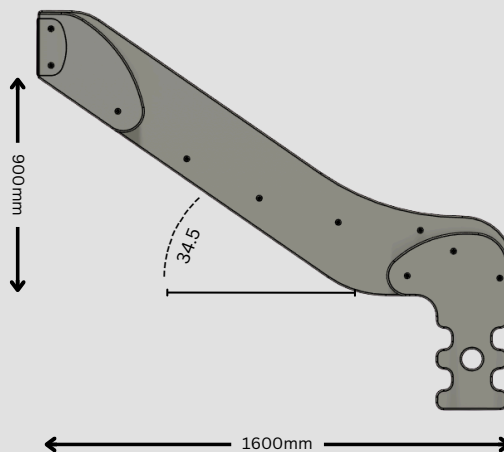

See colour options on website

Product code	100-11-007
Materials	High density polyethylene HDPE
Largest Dimensions	1280mm(h) x 640mm(w) x 1600mm(l)

**i** Development Domain

- Cognitive
- Language
- Physical
- Social & Emotional

**i** Specification

Approximate weight  
100-11-007 = 20kg

Designed to British and European standards  
BS EN 1176

Entry Panel Code 100-11-012

Fixings Included