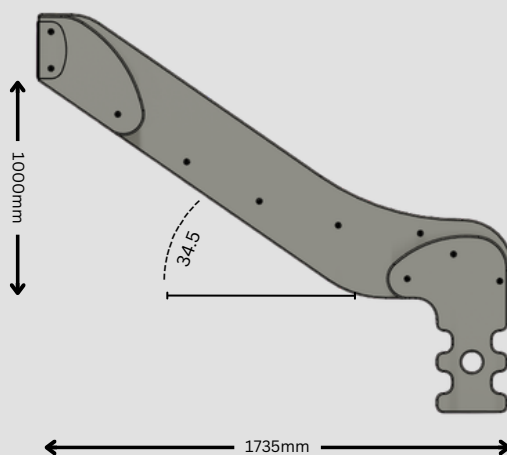

See colour options on website

Product code	100-11-008
Materials	High density polyethylene HDPE
Largest Dimensions	1380mm(h) x 640mm(w) x 1735mm(l)

Designed to British and European standards
BS EN 1176

Entry Panel Code 100-11-012