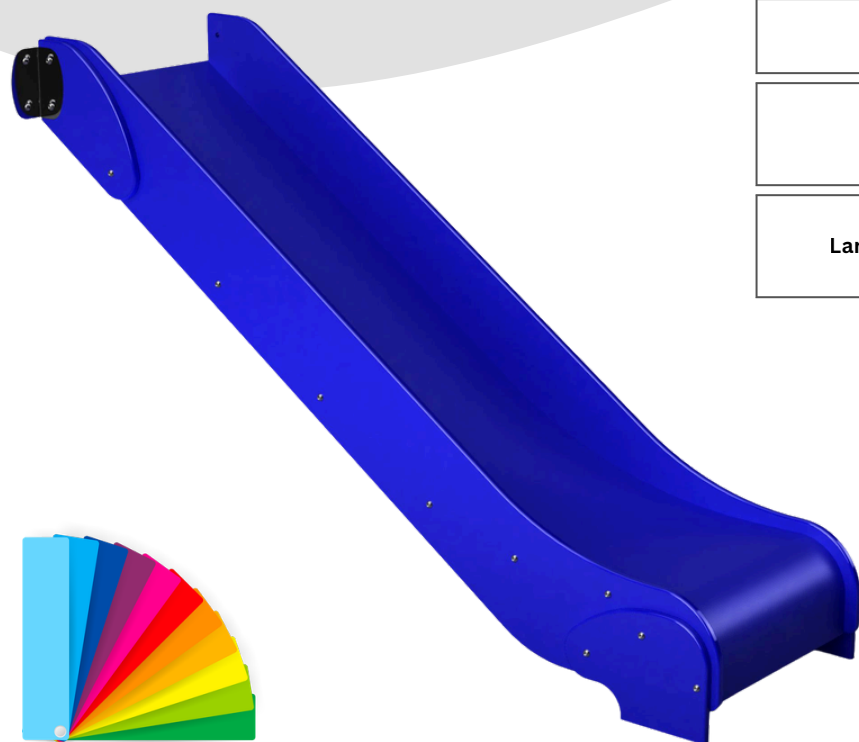

HDPE Deck slides are fully manufactured in our factory and therefore can be customized to meet your project requirements. Colours can be changed to any Playcom standard colour option, and deck heights adjusted to suit your tower.

See colour options on website

Product code	100-11-008
Materials	High density polyethylene HDPE
Largest Dimensions	1380mm(h) x 640mm(w) x 1735mm(l)

Designed to British and European standards
BS EN 1176

Entry Panel Code 100-11-012