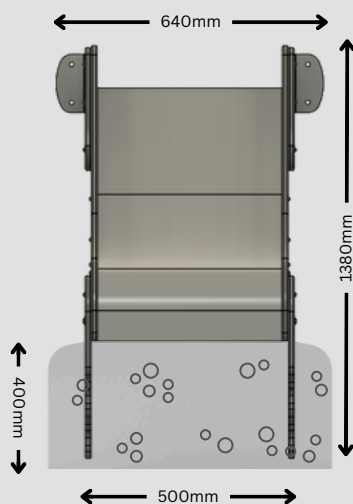

HDPE Deck slides are fully manufactured in our factory and therefore can be customized to meet your project requirements. Colours can be changed to any Playcom standard colour option, and deck heights adjusted to suit your tower.

See colour options on website

Product code	100-11-008
Materials	High density polyethylene HDPE
Largest Dimensions	1380mm(h) x 640mm(w) x 1735mm(l)

Designed to British and European standards
BS EN 1176

Entry Panel Code 100-11-012