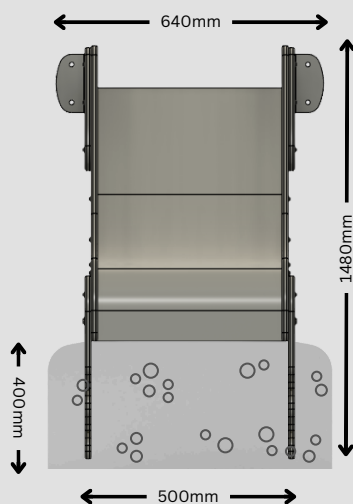

HDPE Deck slides are fully manufactured in our factory and therefore can be customized to meet your project requirements. Colours can be changed to any Playcom standard colour option, and deck heights adjusted to suit your tower.

See colour options on website

Product code	100-11-009
Materials	High density polyethylene HDPE
Largest Dimensions	1480mm(h) x 640mm(w) x 1880mm(l)

i Development Domain

- Cognitive
- Language
- Physical
- Social & Emotional

i Specification

Approximate weight
100-11-009 = 24kg

Designed to British and European standards
BS EN 1176

Entry Panel Code 100-11-012

Fixings Included