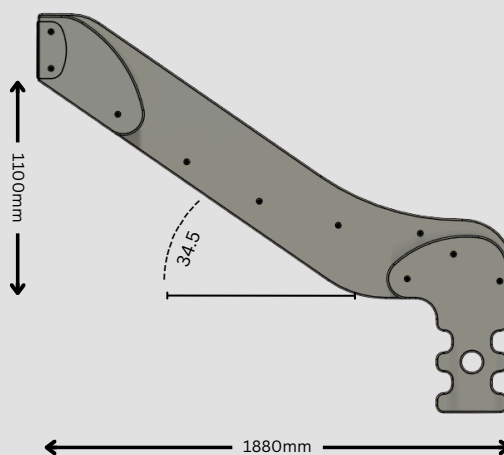

See colour options on website

Product code	100-11-009
Materials	High density polyethylene HDPE
Largest Dimensions	1480mm(h) x 640mm(w) x 1880mm(l)

i Development Domain

- Cognitive
- Language
- Physical
- Social & Emotional

i Specification

Approximate weight
100-11-009 = 24kg

Designed to British and European standards
BS EN 1176

Entry Panel Code 100-11-012

Fixings Included