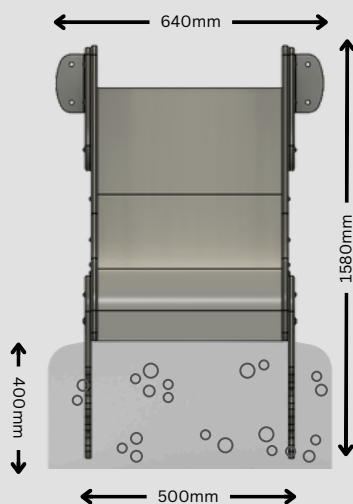

HDPE Deck slides are fully manufactured in our factory and therefore can be customized to meet your project requirements. Colours can be changed to any Playcom standard colour option, and deck heights adjusted to suit your tower.

See colour options on website

Product code	100-11-010
Materials	High density polyethylene HDPE
Largest Dimensions	1580mm(h) x 640mm(w) x 2020mm(l)

**i** Development Domain

- Cognitive
- Language
- Physical
- Social & Emotional

**i** Specification

Approximate weight  
100-11-010 = 26kg

Designed to British and European standards  
BS EN 1176

Entry Panel Code 100-11-012

Fixings Included