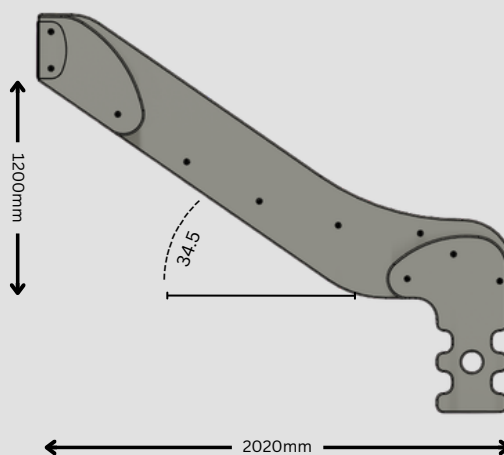

See colour options on website

Product code	100-11-010
Materials	High density polyethylene HDPE
Largest Dimensions	1580mm(h) x 640mm(w) x 2020mm(l)

**i** Development Domain

- Cognitive
- Language
- Physical
- Social & Emotional

**i** Specification

Approximate weight  
100-11-010 = 26kg

Designed to British and European standards  
BS EN 1176

Entry Panel Code 100-11-012

Fixings Included