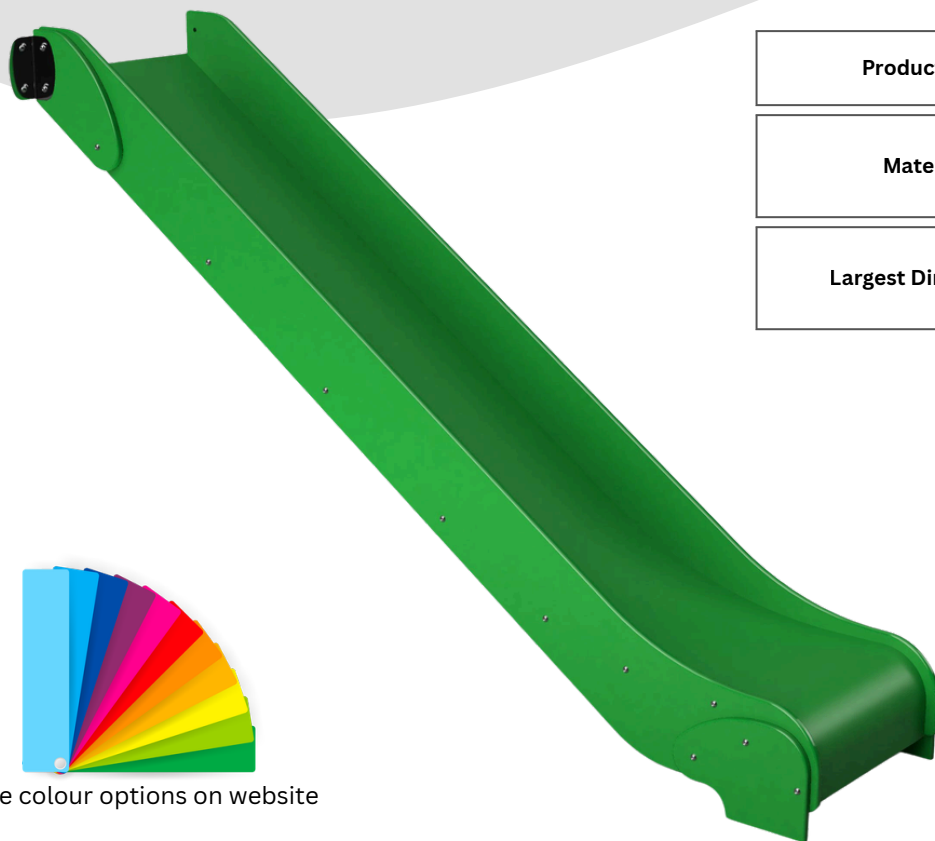

HDPE Deck slides are fully manufactured in our factory and therefore can be customized to meet your project requirements. Colours can be changed to any Playcom standard colour option, and deck heights adjusted to suit your tower.

See colour options on website

Product code	100-11-010
Materials	High density polyethylene HDPE
Largest Dimensions	1580mm(h) x 640mm(w) x 2020mm(l)

**i** Development Domain

- Cognitive
- Language
- Physical
- Social & Emotional

**i** Specification

Approximate weight  
100-11-010 = 26kg

Designed to British and European standards  
BS EN 1176

Entry Panel Code 100-11-012

Fixings Included