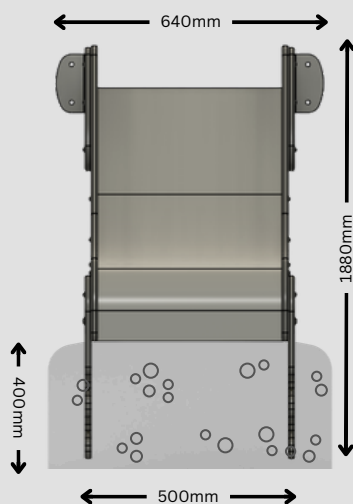

HDPE Deck slides are fully manufactured in our factory and therefore can be customized to meet your project requirements. Colours can be changed to any Playcom standard colour option, and deck heights adjusted to suit your tower.

See colour options on website

Product code	100-11-011
Materials	High density polyethylene HDPE
Largest Dimensions	1880mm(h) x 640mm(w) x 2460mm(l)

i Development Domain

- Cognitive
- Language
- Physical
- Social & Emotional

i Specification

Approximate weight
100-11-011 = 32kg

Designed to British and European standards
BS EN 1176

Entry Panel Code 100-11-012

Fixings Included