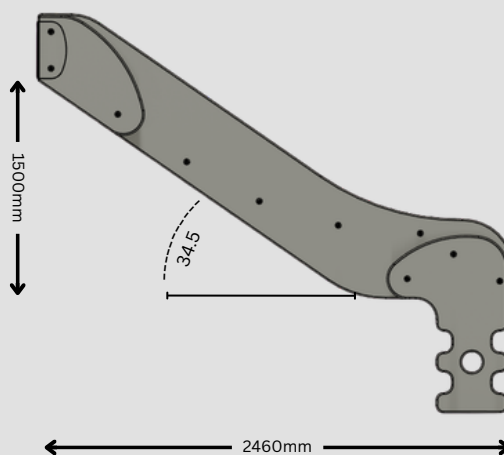

See colour options on website

Product code	100-11-011
Materials	High density polyethylene HDPE
Largest Dimensions	1880mm(h) x 640mm(w) x 2460mm(l)

i Development Domain

- Cognitive
- Language
- Physical
- Social & Emotional

i Specification

Approximate weight
100-11-011 = 32kg

Designed to British and European standards
BS EN 1176

Entry Panel Code 100-11-012

Fixings Included