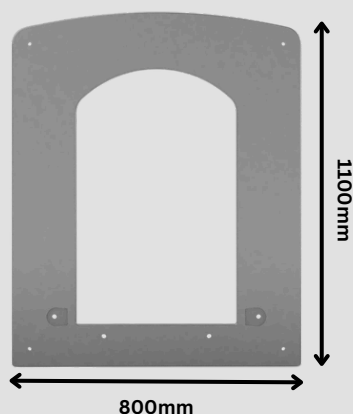

Entry panel to suit Playcom Supplies HDPE slide. Supplied fully pre-manufactured with fixing points to suit all available slide sizes, this product helps deliver a precise fit and straightforward installation. All required fixings are included with the slide, delivering a durable, professional finish for playground builds.

Product code	100-11-012
Dimensions (mm)	800 x 1100 x 15mm
Materials	High density polyethylene

Designed to British and European standards
BS EN 1176

i Development Domain

- Cognitive
- Language
- Physical
- Social & Emotional

i Specification

Approximate weight
100-11-012 = 9kg

Age range 3+